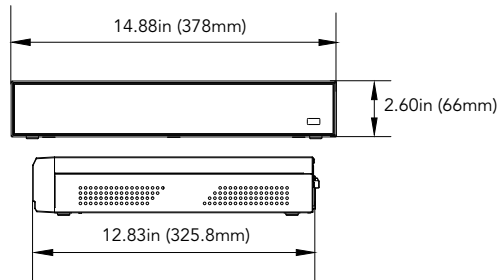

AVYCON[®]

Copyright © AVYCON. All rights reserved. Specifications and pricing are subject to change without notice.

AVR-NSV32E2N

32 CH. 4K UHD NETWORK VIDEO RECORDER

SPECIFICATIONS

DIMENSIONS

Unit: inch (mm)

REAR PANEL

AVAILABLE HDD OPTIONS

- 1TB HDD: AVR-NSV32E2N-1T
- 2TB HDD: AVR-NSV32E2N-2T
- 3TB HDD: AVR-NSV32E2N-3T
- 4TB HDD: AVR-NSV32E2N-4T
- 6TB HDD: AVR-NSV32E2N-6T
- 8TB HDD: AVR-NSV32E2N-8T
- 10TB HDD: AVR-NSV32E2N-10T
- 12TB HDD: AVR-NSV32E2N-12T
- 14TB HDD: AVR-NSV32E2N-14T
- 18TB HDD: AVR-NSV32E2N-18T
- 24TB HDD: AVR-NSV32E2N-24T
- 28TB HDD: AVR-NSV32E2N-28T
- 36TB HDD: AVR-NSV32E2N-36T
- 48TB HDD: AVR-NSV32E2N-48T
- 56TB HDD: AVR-NSV32E2N-56T
- 72TB HDD: AVR-NSV32E2N-72T

OSD Language	English/French/Spanish/Portuguese/German/Italian/Greek/Danish/Finnish/Russia /Hebrew/Turkish/Bulgarian/Arabic/Korean/Japanese/Thai/Hindi/Romanian/Dutch/Polish
Power Consumption	12W
Power Supply	DC12V/5A
Working Environment	14°F ~ 122°F (-10°C~+50°C)
Working Humidity	Less than 90%RH (Non-Condensing)
Dimensions	14.88" x 12.83" x 2.60" (378mm x 326mm x 66mm)